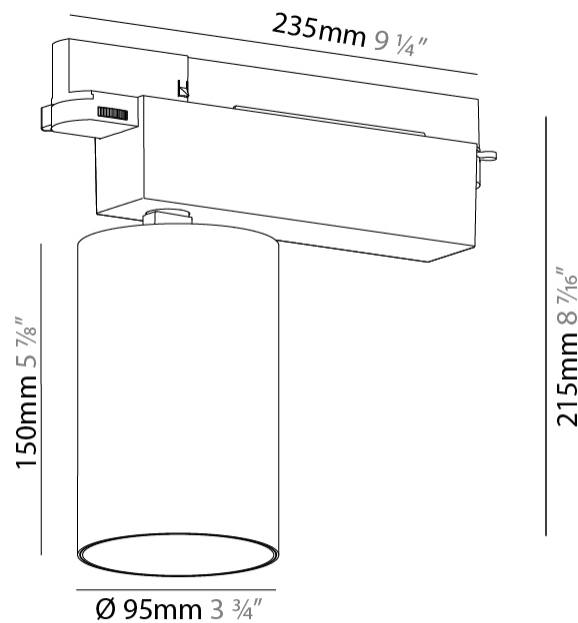

GENERAL

Series: Centriq
Subseries: Centriq 95
Brand: Prolicht
Division: Architectural
Mounting Type: Track
Mounting Location: Ceiling
Subcategory: Spots

PHYSICAL

Shape: Cylinder
Diameter (mm): 95
Diameter (in): 3 3/4
Length (mm): 235
Length (in): 9 1/4
Height (mm): 150
Height (in): 5 7/8
Light Distribution: Adjustable / Direct
Weight (kg): 1.495
Weight (lbs): 3.3
Fixture Finish: SSR / BKV / CWI / CRY / HAB / UFT / ITA / RUA / FTG / MYG / LOD / PUS / FRO / FUP / KIA / POP / BLS / SPG / MEY / GOH / GUM / CHC / COM / ABZ / JAG / OBR / MOS / ROR
Fixture Material: Aluminum

ELECTRICAL

Lamp Type: LED (Zhaga Standard)
Input Wattage (W): 26
Total Output Wattage (W): 23.6
Dimming: Tri-Mode (Non-Dimming and Phase Dimming (120Vac only) and 0-10V Dimming)
Driver Included: Yes
Driver Location: Integrated
Driver Type: Constant Current - Universal
Driver Class: Class 2
Input Voltage (V): 120 - 277
Constant Current (MA): 700

LED

Number of LEDs: 1
Color Temperature (°K): 2700 / 3000 / 3500 / 4000
Max. Delivered Lumen (lm): 2148 / 2289 / 2357 / 2405
Nominal Lumen (lm): 3113 / 3317 / 3416 / 3486
CRI: >90 CRI
Lamp Life (hrs): 50000
Upon Request: Special Color Temperature Special Led

OPTICAL

Reflector: 18 / 26 / 40
Adjustability: Rotational 340°; Tilt 90°
Upon Request: Special Beam Angles

RATINGS AND CERTIFICATIONS

Certified By: Certified for North American Standards
IP rating: IP20